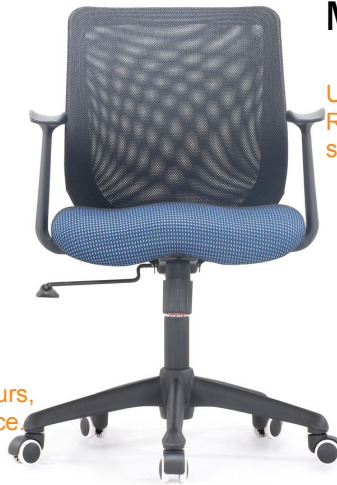

Synchro mechanism enables the seat and back of the chair to move in proper relation and provides postural support in various working position. **Tilting lock** function secures the back rest at the desired angle. The **seat height** could be adjusted at ease. Controllable the backrest **tension** to adjusts the amount of resistance to cater to different body weight and personal comfort. Ergonomically shaped **seatpan** gives continuous lower **back support**, and tug user at the right sitting posture. The back pillow moves to adjust the fit, enhances spinal support. **Mesh fabric** promotes air ventilation, relieving any heat that can build up after prolong sitting. User stays cool and comfortable. A wide **selection of fabric** materials and colours. Mix and match, and customise for the look that best fit any office environment and images

Model: RS-074A

With comfortable seating and headrest, RS-074A performs with style.

Sit in Style

Model: RS-021A

With its sleek and modern design, RS-021A stands out in every corner.

Model: RS-021B

With its sleek and modern design, RS-021B stands out in every corner, especially in a conference room.

Model: RS-026A

In a much restrained space, RS-026A provides a comfy yet well ventilated seating.

Model: RS-070B

Clerical seating is developed to ergonomics with simple design and outstanding functions. RS-070B provides a comfy and healthy working environment..

Sit in Style

Model: RS-027B

A small, delicate and compact seat that still delivers the ultimate in comfort, RS-027B gives you a clear view of its construction from all sides.

Model: RS-110B

Unifying elegance with ergonomic engineering, RS-110B functions as one of the most distinguish seating.