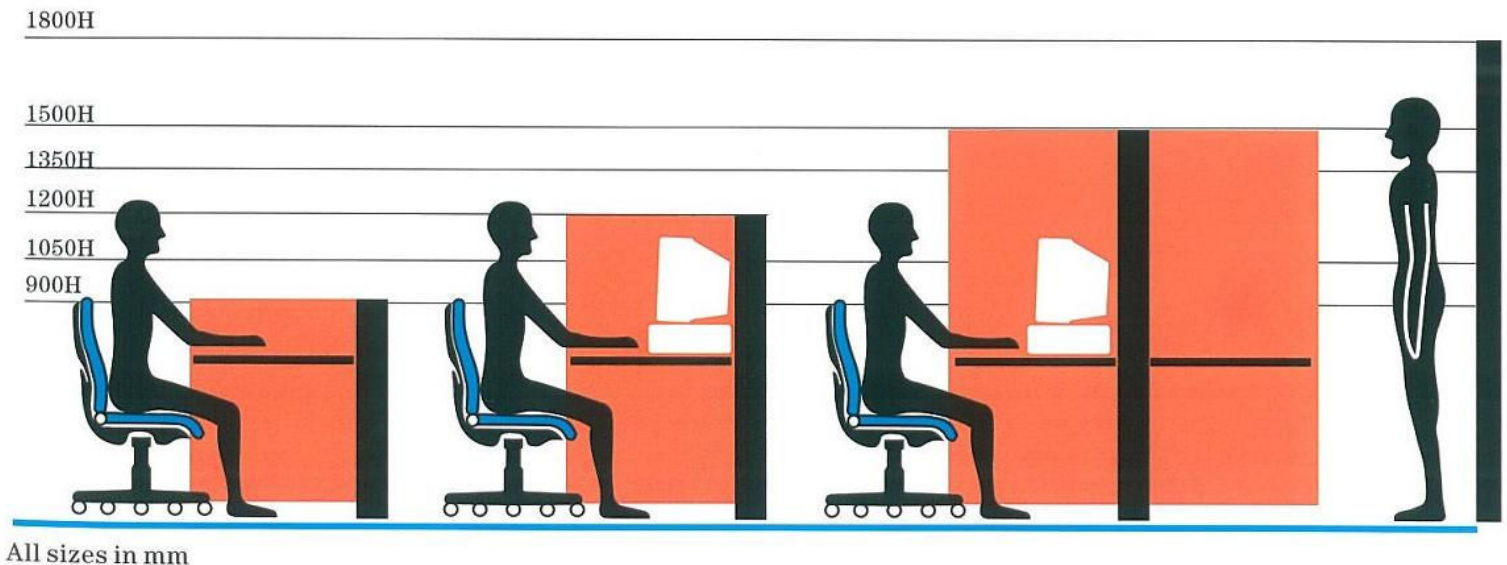

Panel Height

1) 1800H Full Height

Suitable for conference rooms, executive workstations and other areas requiring high privacy. Especially, suitable for work that requires high concentration.

2) 1500H Standing Height

Suitable for executive workstations and other areas requiring some privacy. It does not obstruct the overall view of the office when in standing position, thus providing an excellence balance of privacy and communications to enhance work efficiency and information flow.

3) 1350H Medium Height

Suitable for executive workstations as it does not obstruct the overall view of the office operation, and maintains a sense of harmony. It serves as a friendly, convenient and more conducive environment to efficient working habits.

4) 1200H Sitting Height

Suitable for normal workstations and is high enough to conceal office automation equipments placed on desktop, while maintaining communication flow with the surroundings.

5) 1100H Counter Height

Suitable for normal workstations, it provides a sense of privacy for each individual worker. Especially, suitable for erecting reception counter when place a counter top on panels.