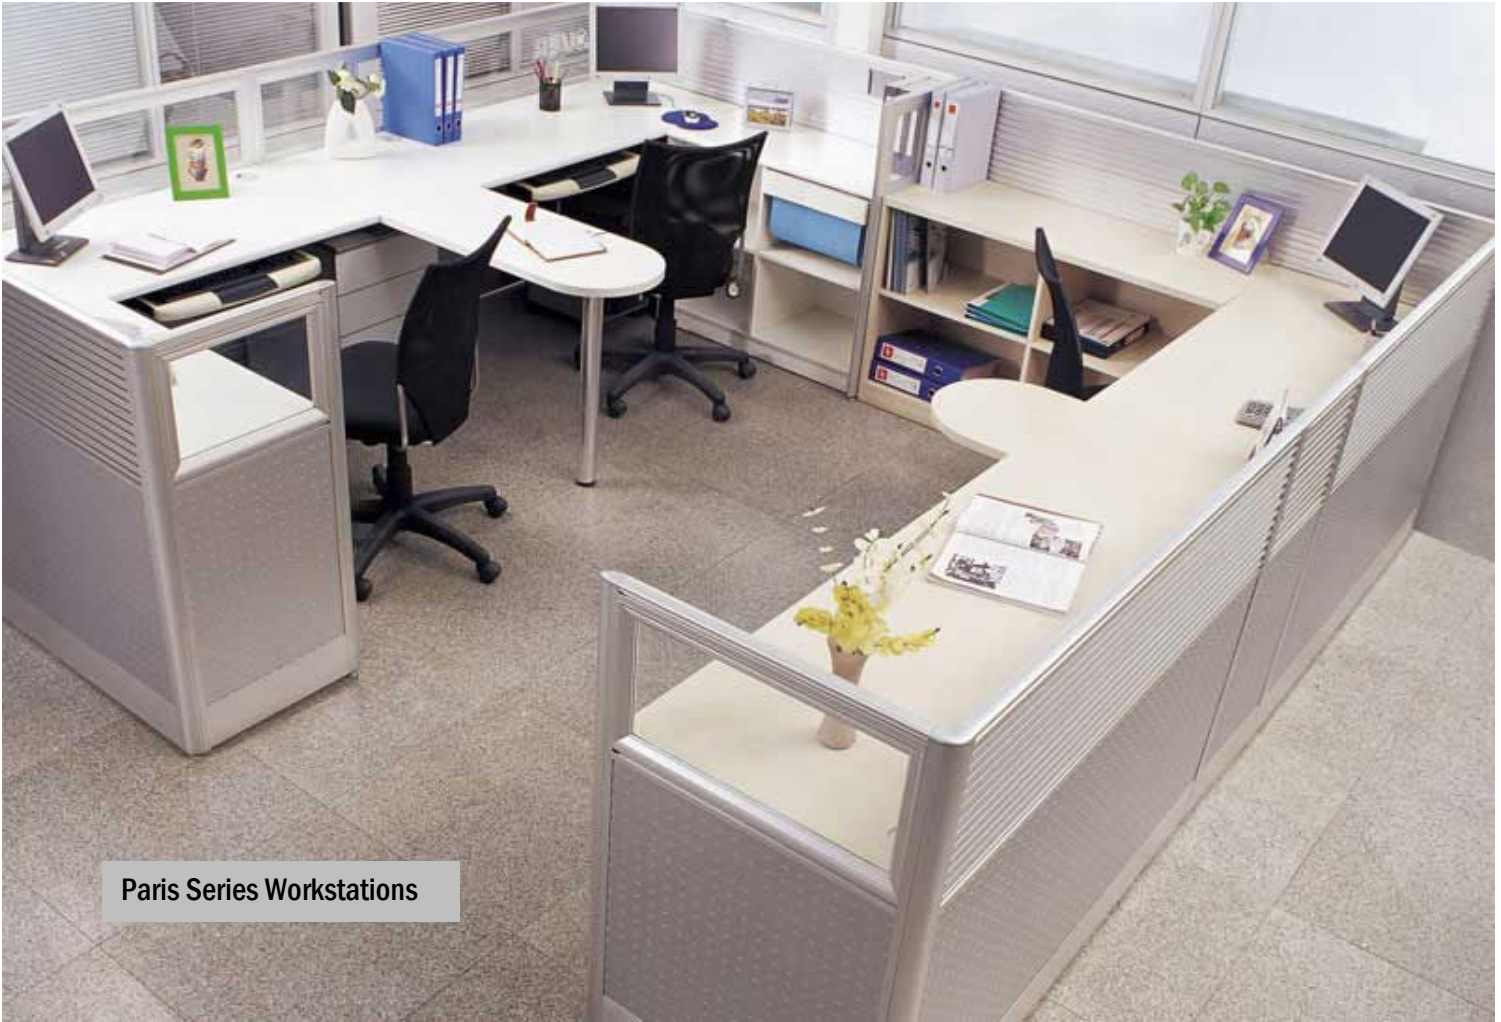

Assembled arrangement

Raymax offers a wide range of system components will provide flexible options to your workstation requirements.