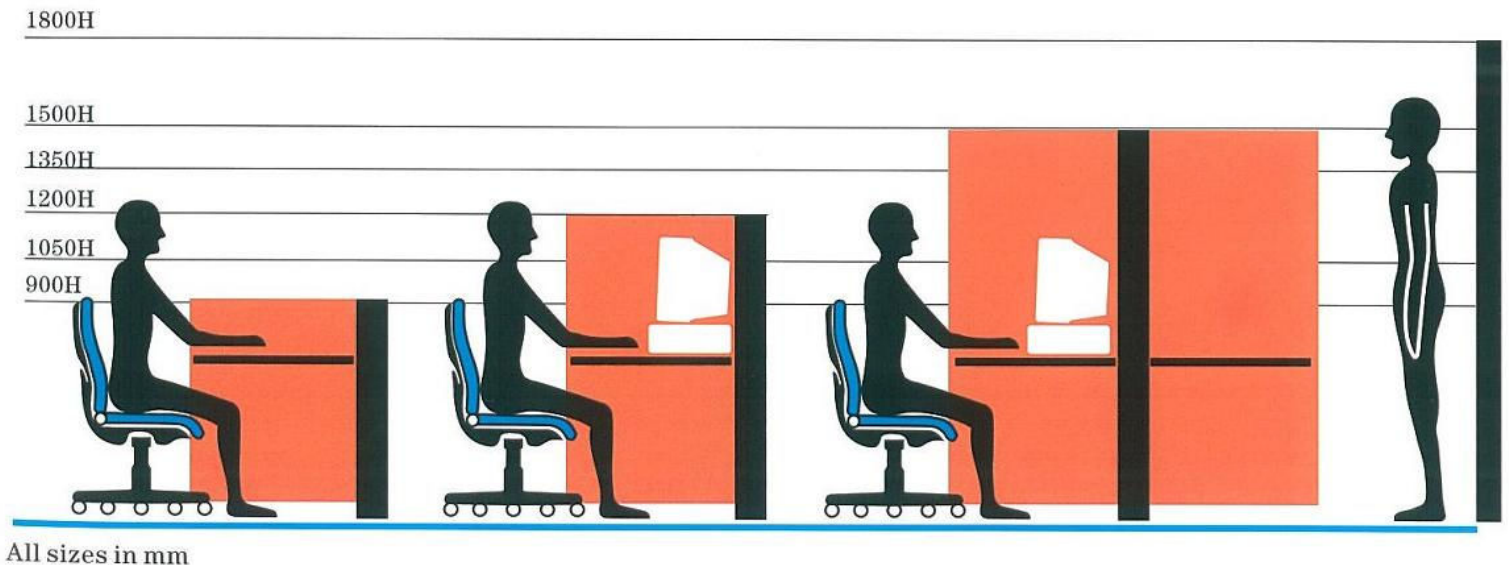

Panel Height

1) 1800H Full Height

Suitable for conference rooms, executive workstations and other areas requiring high privacy. Especially, suitable for work that requires high concentration.

2) 1500H Standing Height

Suitable for executive workstations and other areas requiring some privacy. It does not obstruct the overall view of the office when in standing position, thus providing an excellence balance of privacy and communications to enhance work efficiency and information flow.

3) 1350H Medium Height

Suitable for executive workstations as it does not obstruct the overall view of the office operation, and maintains a sense of harmony. It serves as a friendly, convenient and more conducive environment to efficient working habits.

4) 1200H Sitting Height

Suitable for normal workstations and is high enough to conceal office automation equipments placed on desktop, while maintaining communication flow with the surroundings.

5) 1100H Counter Height

Suitable for normal workstations, it provides a sense of privacy for each individual worker. Especially, suitable for erecting reception counter when place a counter top on panels.