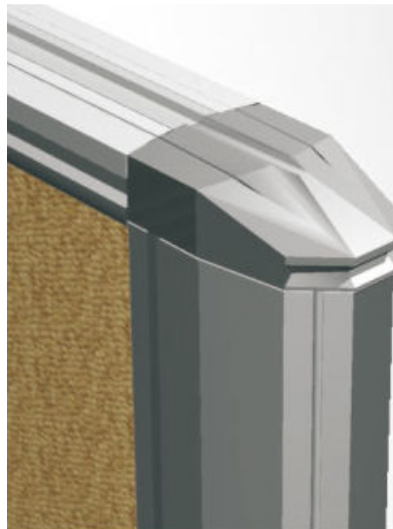

*INSPIRING BETTER
OFFICE*

SYSTEMS

Diamond Profile

"Y" Type Connection

"T" Type Connection

"+" Type Connection

"--" Type Connection

"+" Type Connection

"T" Type Connection

Screen Port

Assembled arrangement

Raymax Multi-Point Pole system offers flexible configurations, optimizing space utilization.

Raymax

www.raymax.com.sg

Accessories

Computer
Tray