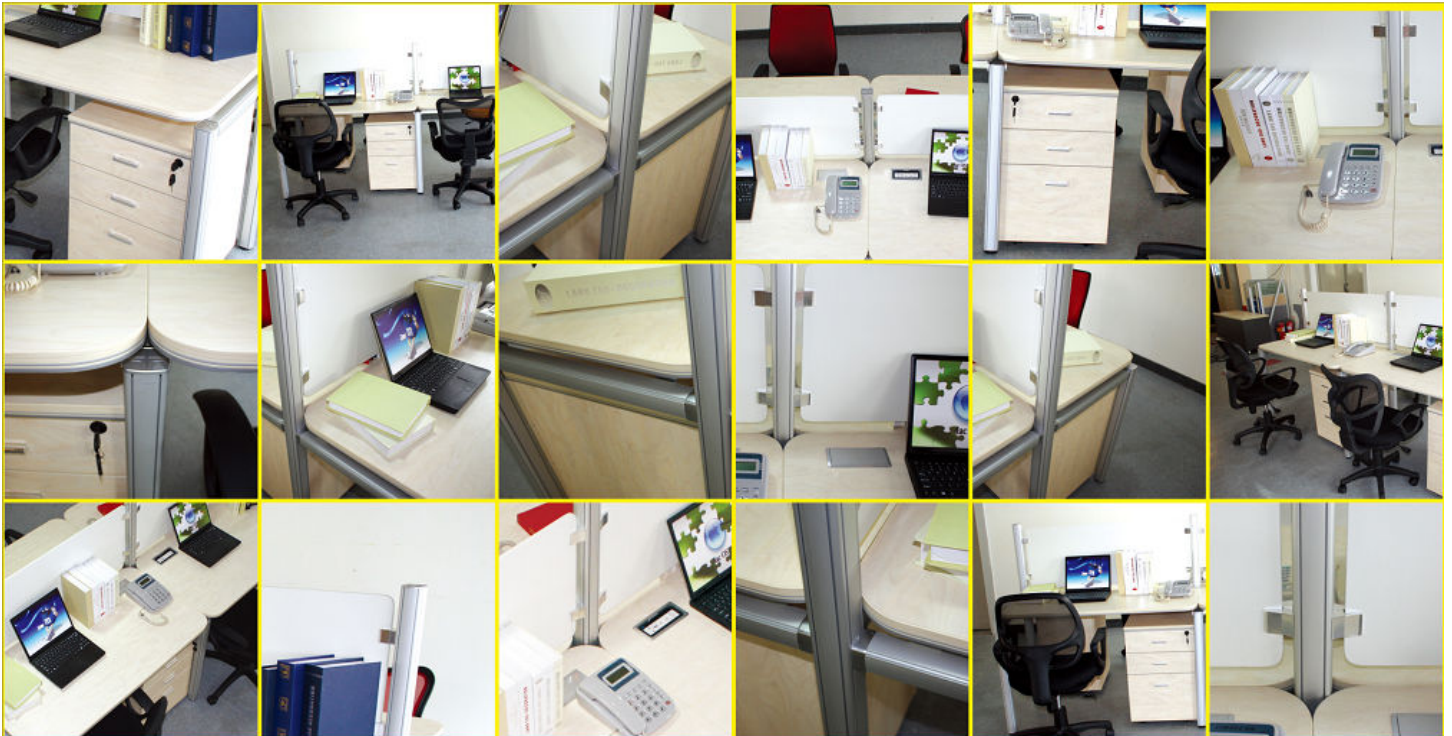

"T" Type Connection

Screen Port

Assembled arrangement

Raymax Multi-Point Pole system offers flexible configurations, optimizing space utilization.

Raymax

www.raymax.com.sg

Accessories

Computer
Tray

Name Tag
Holder

File Tray
3

File Tray
1

Panel Height

1) 1800H Full Height

Suitable for conference rooms, executive workstations and other areas requiring high privacy. Especially, suitable for work that requires high concentration.

2) 1500H Standing Height

Suitable for executive workstations and other areas requiring some privacy. It does not obstruct the overall view of the office when in standing position, thus providing an excellence balance of privacy and communications to enhance work efficiency and information flow.

4) 1200H Sitting Height

Suitable for normal workstations and is high enough to conceal office automation equipments placed on desktop, while maintaining communication flow with the surroundings.

5) 1100H Counter Height