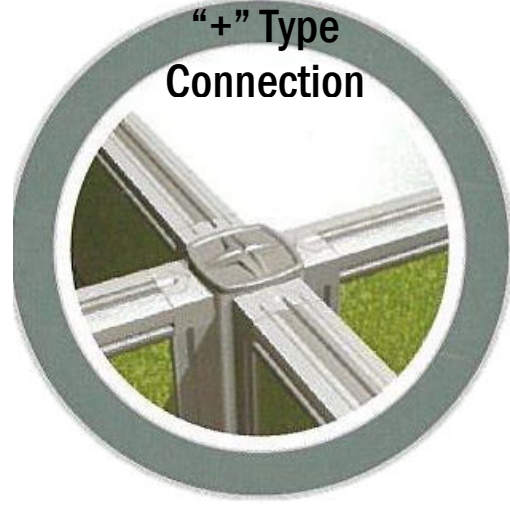

*INSPIRING BETTER
OFFICE*

SYSTEMS

Diamond Profile

"Y" Type Connection

"T" Type Connection

"+" Type Connection

"--" Type Connection

"+" Type Connection

"T" Type Connection

Screen Port

Assembled arrangement

Raymax Multi-Point Pole system offers flexible configurations, optimizing space utilization.

Raymax

www.raymax.com.sg

Accessories

Computer
Tray